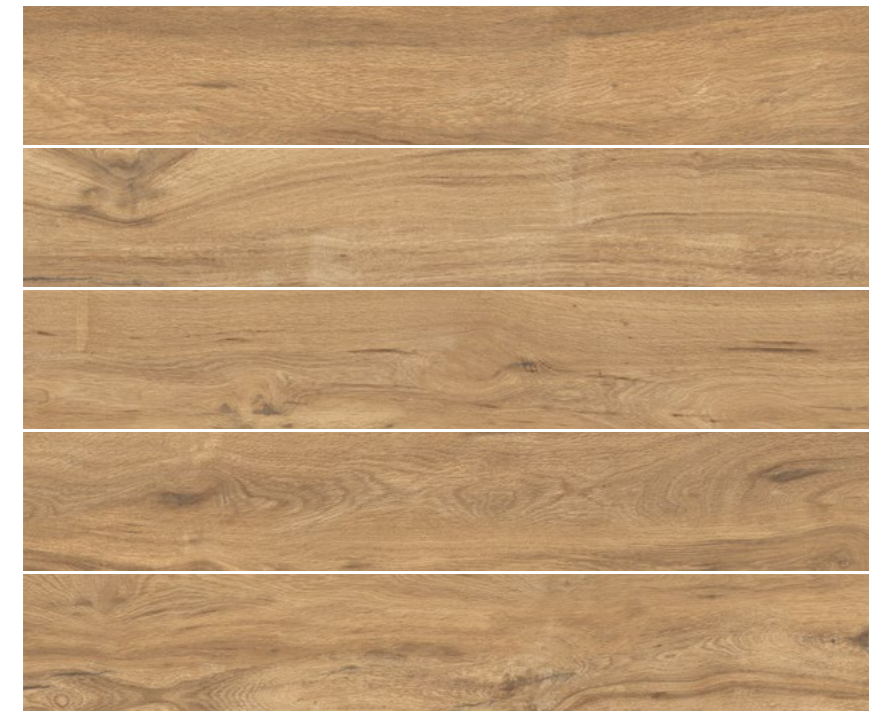

Natural

8"x48" R
UMAYNFDILCF