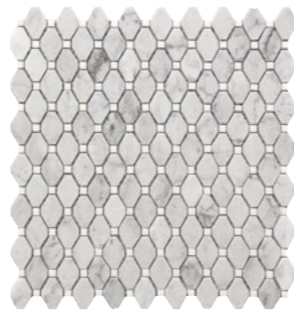

Rockart

Natural Stone & Glass Mosaics

8.5-9
mm

9"x12"
23x30 cm

10"x12"
25x30 cm

11"x12"
28x30 cm

12"x12"
30x30 cm

Large Marble Rhombus
12"x12" Mosaic
USTMROMB006