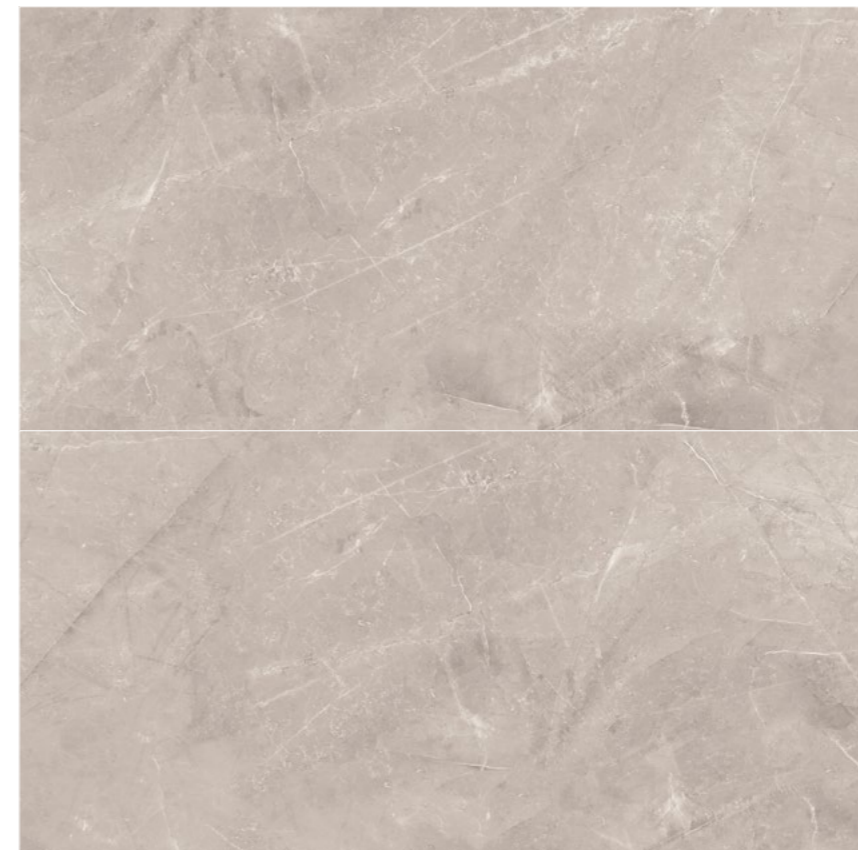

Etienne Gray

12"x24" R PO
UETIENPO16HI