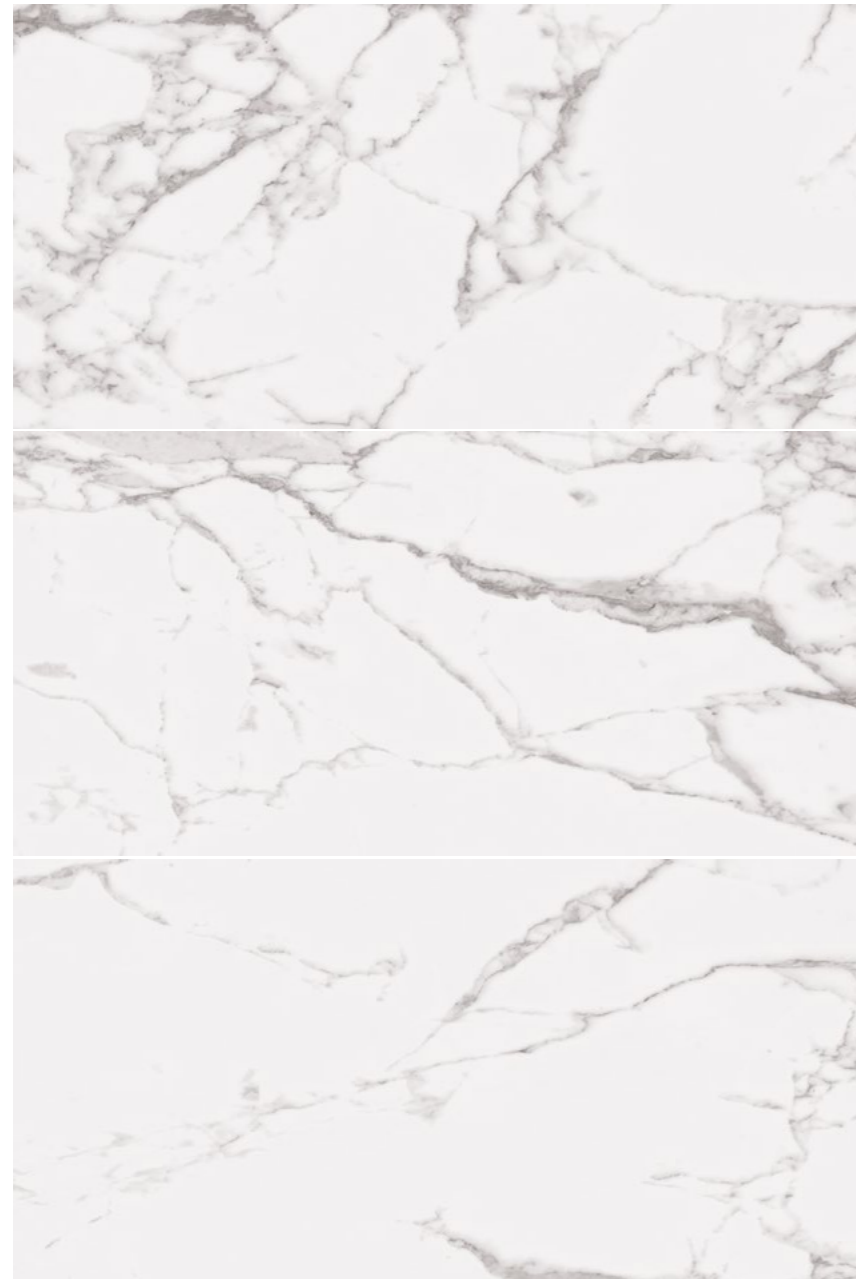

12"x24" R UP
I96070120A

13"x13" UP Mosaic
UFPRO04-13M

Statuary Matte

Glazed Porcelain

24"x24" R 12"x24" R
60x60 cm 30x60 cm

Statuary, the spirit of marble. A contemporary take on natural Italian marble setting new standards in styles and trends whilst conserving all its prestige and quality. A faithful ceramic adaptation of the marble par excellence. The same texture, the same aesthetic effect, but with more design input and enhanced functionality.