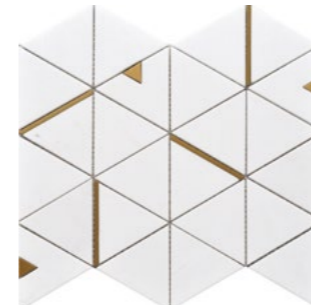

Calacata Gold Oval
10"x10" Mosaic
UCALOVAIZGE

Statuary Dots
12"x12" Mosaic
FWMRGLD002

Carrara Penny Round
12"x12" Mosaic
FWMGST1002

Thassos Hexagon
12"x13" Mosaic
USTOCWM09

Carrara White Metal Geo
12"x14" Mosaic
USTMCWME011