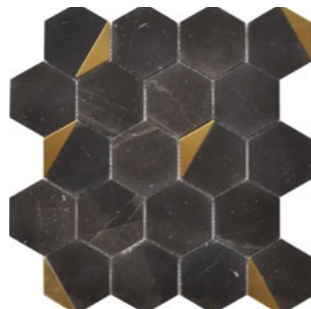

WALL & DECORATIVE

Oval Nero Marquina & Thassos
10"x11" Mosaic
USTMOVWM01

Gray Granite Hexagon
12"x12" Mosaic
FWMGST2005

Nero Marquina Dots
12"x12" Mosaic
FWMRGLD001

Gray Granite Penny Round
12"x12" Mosaic
FWMGST2009