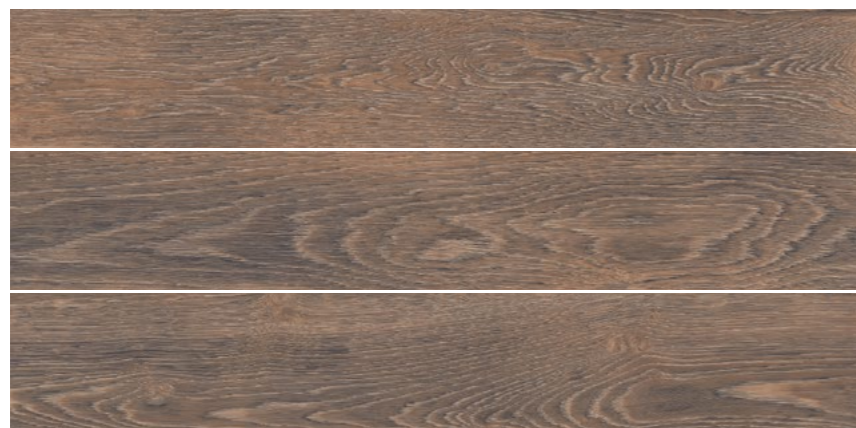

COLLECTION 5

Old Fashioned Bourbon 8"x48" R

Scotch

8"x48" R
UOLDFASILCE

Rye

8"x48" R
UOLDFASILCV

Bourbon

8"x48" R
UOLDFASILCG