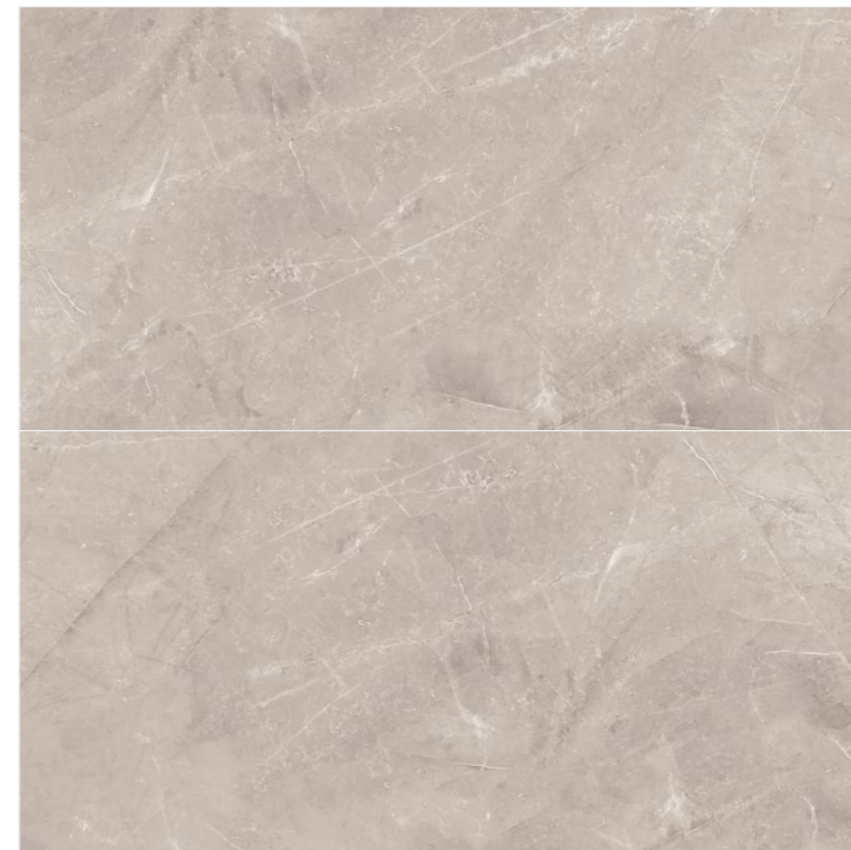

Jewels

Glazed Porcelain

8.0 mm | | **12"x24" R**
30x60 cm

Etienne Cream

12"x24" R UP
UETIENUP16HE

Etienne Light Grey

12"x24" R UP
UETIENUP16HL

COLLECTION 4

Etienne Gray

12"x24" R UP
UETIENUP16HI