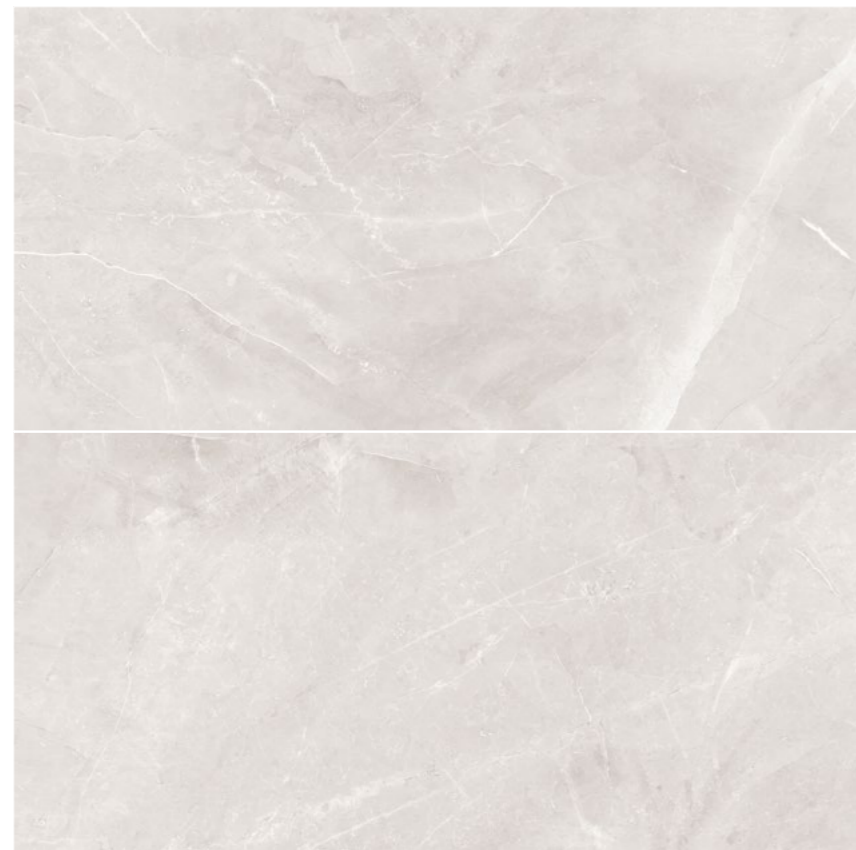

Jewels Polished

Polished Porcelain

8.0
mm

12"x24" R
30x60 cm

Etienne Cream

12"x24" R PO
UETIENPO16HE

Etienne Light Grey

12"x24" R PO
UETIENPO16HL