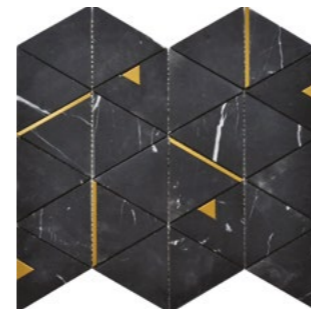

Nero Marquina Triangle
12"x14" Mosaic
USTMTRWM05