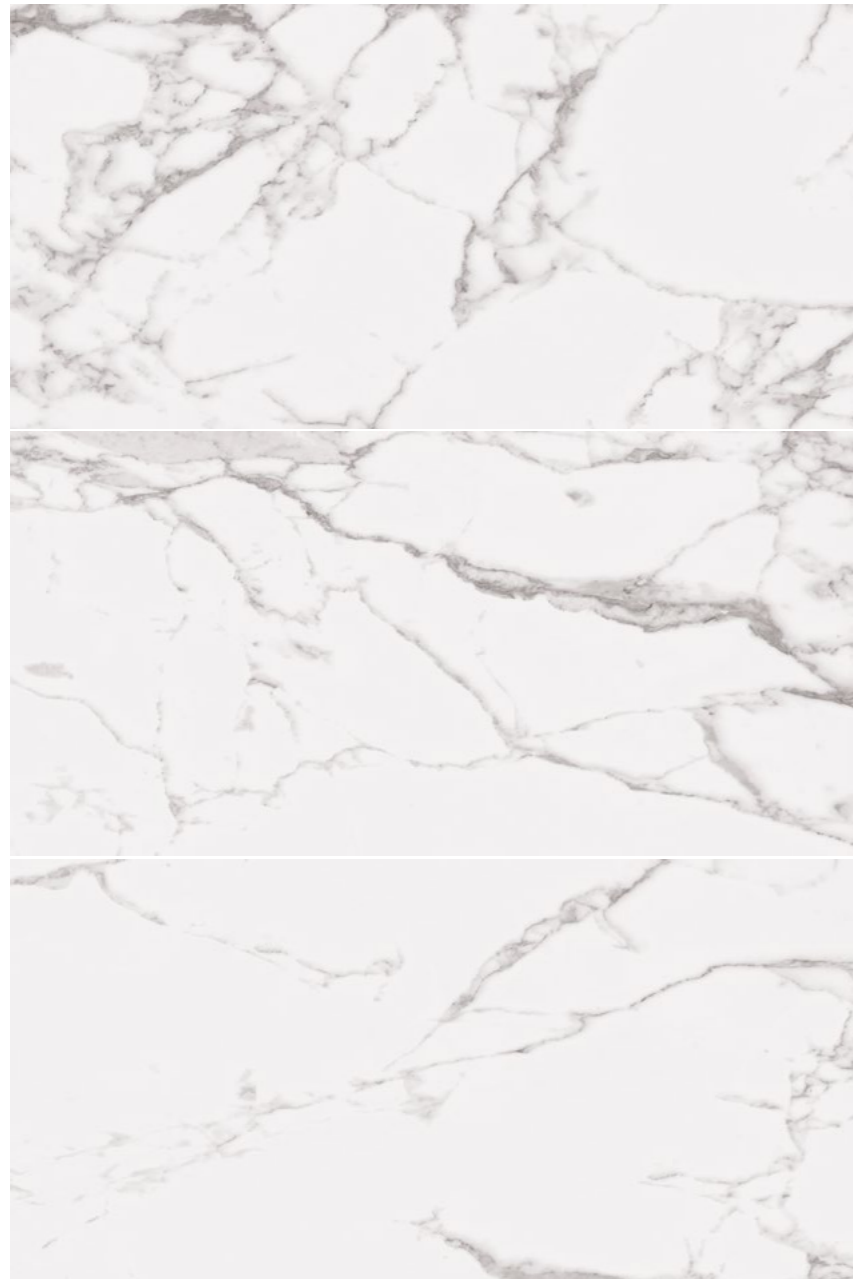

Statuary UP

35"x35" R
USTABGP3535R

24"x48" R
USTAUUP1LBV

3"x12" Bullnose
UFSTU101-S43C9

3"x13" Bullnose
UFSTUP-S43D9