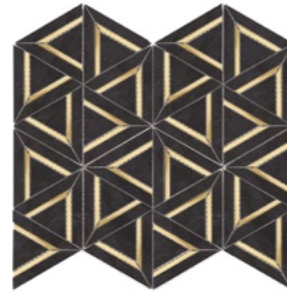

Nero Marquina Metal Geo
12"x14" Mosaic
USTMNMME012