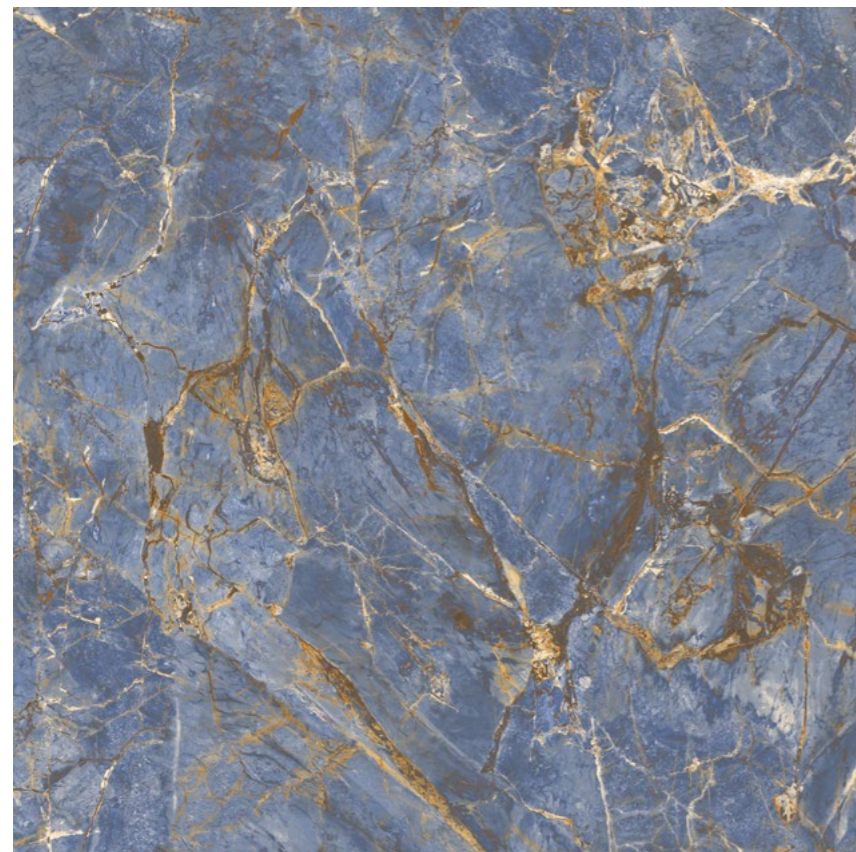

Marble Nouveau